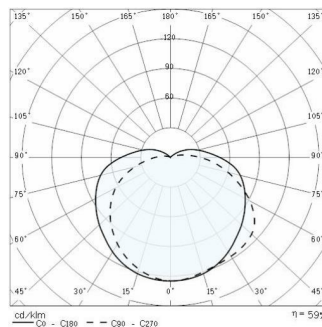

# SUPERDELTA 33

<b>Part number</b>	001800
<b>Lampholder:</b>	E27
<b>Light Source:</b>	INCANDESCENT LAMPS (A60)
<b>Wattage:</b>	1x75 W
<b>Finish:</b>	IVORY-10 / Ivory / Textured
<b>Insulation class:</b>	II
<b>Degree of protection:</b>	IP54
<b>IK-J-xxIP:</b>	IK06 1J xx3
<b>Optic:</b>	SYMMETRIC EXTRA WIDE REFLECTOR
<b>Ta MIN luminaire:</b>	-30°
<b>Ta MAX luminaire:</b>	45°

## Photometric data

## Technical drawings